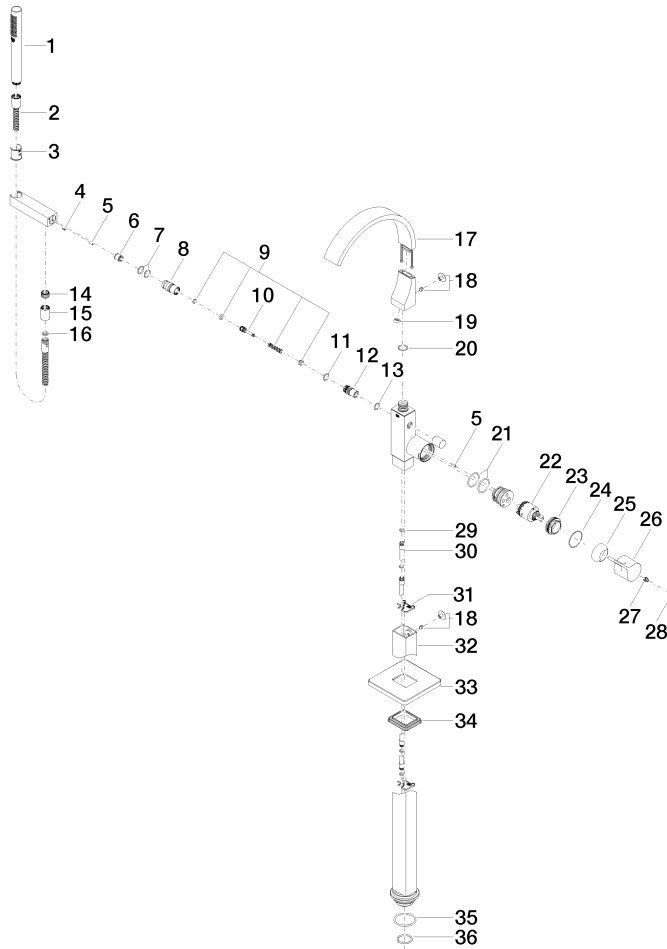

25 863 811

CYO Single-lever bath mixer with stand pipe for free-standing assembly with hand shower set - Chrome

CYO

25 863 811

Spare parts list

No.	Item Number	Name	Quantity used	Delivery time
1	90 12 11 140 30-00	shower	1	10
2	90 30 02 072 00-00	Metal shower hose 1/2" x 3/8" x 1250 mm - Chrome	1	10
3	09 18 40 118 90	sleeve	1	2
4	09 31 11 058 90	pin	1	2
5	09 31 11 040 90	pin	3	2
6	90 23 01 141 00 90	back-flow preventer	1	2
7	90 14 10 010 00 90	seal	2	2
8	09 24 03 130-00	nipple	1	10
9	90 16 02 023 00 90	spring	1	2
10	09 31 09 094 20-00	pull-rod	1	10
11	90 14 10 055 00 90	seal	1	2
12	09 21 34 080-00	nipple	1	10
13	90 14 10 033 00 90	seal	1	2
14	09 24 03 069 90	nipple	1	2
15	90 21 02 069 00-00	cover	1	10
16	90 14 20 026 00 90	seal	1	2
17	90 11 70 011 00-00	spout	1	10
18	04 31 20 034 00 90	plug	2	2
19	09 23 01 057 90	flow reducer	1	2
20	09 14 10 031 90	seal	2	2
21	09 14 10 148 90	seal	1	2
22	90 15 05 039 00 90	cartridge	1	2
23	09 24 04 298 90	nut	1	2
24	09 14 10 037 90	seal	1	2
25	09 28 30 036-00	cover	1	10
26	09 20 80 022-00	handle	1	10
27	90 31 11 030 00 90	pin	1	2
28	90 31 20 087 00-00	plug	1	10
29	09 14 10 139 90	seal	4	2
30	04 28 22 025 00 90	connection	2	2
31	09 20 93 051 90	holder	2	2
32	04 28 22 024 00-00	pipe	1	10
33	09 27 71 011-00	rosette	1	10
34	09 14 03 107 90	seal	1	2
35	09 14 10 084 90	seal	1	2
36	09 14 10 018 90	seal	1	2